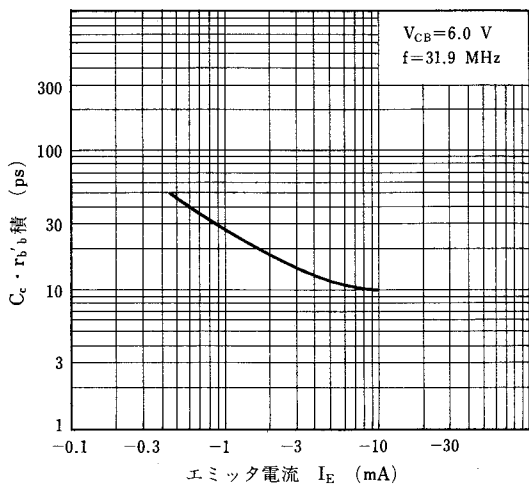

h_{FE} 規格区分

捺 印	FA3	FA4
h_{FE}	60~120	90~180

特性曲線 ($T_a = 25^\circ\text{C}$)

COLLECTOR AND BASE SATURATION VOLTAGE vs. COLLECTOR CURRENT

INPUT AND OUTPUT CAPACITANCE vs. REVERSE VOLTAGE

COLLECTOR TO BASE TIME CONSTANT vs. EMITTER CURRENT